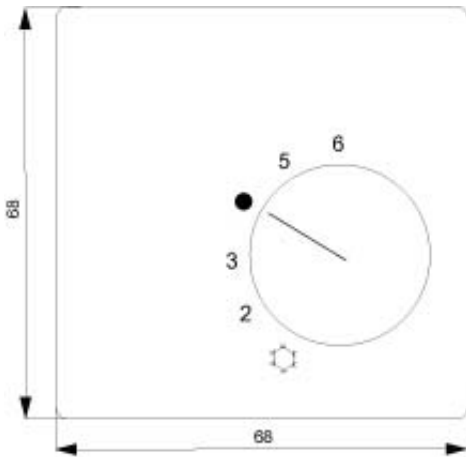

DELTA STYLE,
TITANIUM WHITE ROOM TEMP. CONTROLLER COVER
NC CONTACT/CO CONTACT,
68X68MM

Similar to image

Technical data:

| | | |
|--------------------------------------------------------------|--|-----------------|
| Product feature / halogen-free | | Yes |
| Product component / Lettering field | | No |
| Product component / exchangeable lens | | No |
| Product feature / Control window | | No |
| Suitability for integration / Bus system pushbutton coupling | | No |
| Material / of cover for switch pushbutton dimmer | | plastic |
| Design of the cover | | rotary knob |
| Material | | thermoplastic |
| Suitability for integration | | miscellaneous |
| Appearance | | shiny |
| RAL color number | | 9010 |
| Color | | white |
| Surface processing | | others |
| Labeling | | various symbols |
| Protection class IP | | IP20 |
| type of the assembly | | others |

Image database (product images, 2D dimension drawings, 3D models, device circuit diagrams, ...)

http://www.automation.siemens.com/bilddb/cax_en.aspx?mlfb=5TC9256

CAX-Online-Generator

<http://www.siemens.com/cax>